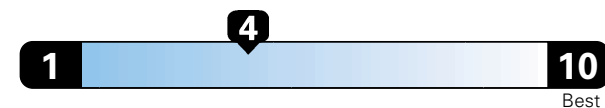

Small SUV 2WD range from 16 to 120 MPGe. The best vehicle rates 136 MPGe.

You spend \$2,250
 in fuel costs over 5 years compared to the average new vehicle.

Annual fuel cost \$1,950

Fuel Economy & Greenhouse Gas Rating (tailpipe only)