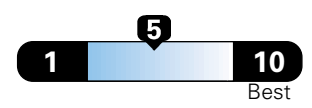

4.8 gallons per 100 miles

You spend \$2,000 in fuel costs over 5 years compared to the average new vehicle.

Annual fuel cost \$1,800

Fuel Economy & Greenhouse Gas Rating (tailpipe only)

Smog Rating (tailpipe only)